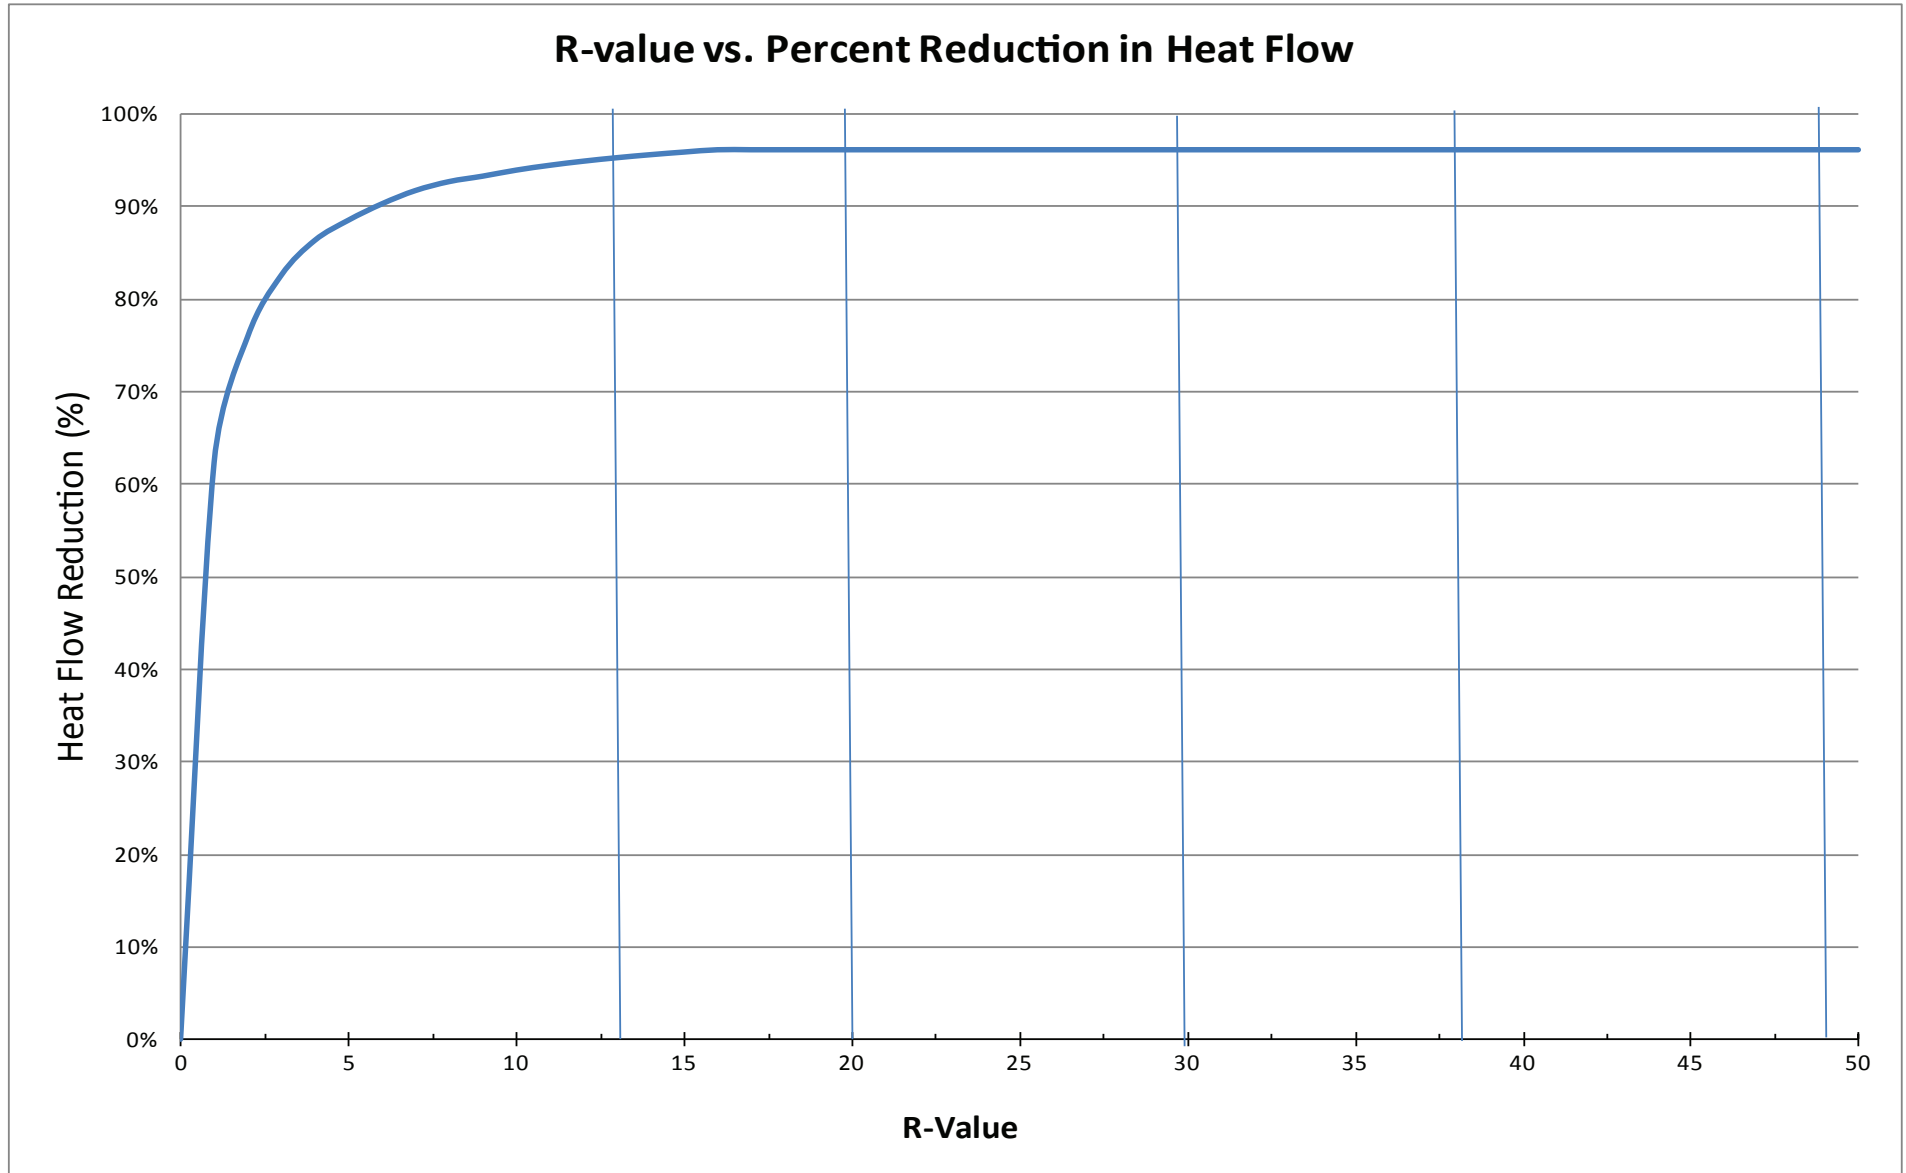

949 Lane 11 1/2
PO Box 861
Powell Wyoming 82435

Phone: 307-764-3626
Fax: 307-271-7474

NOTE: This chart uses Fourier's Law and is based on a 40 degree differential in temperature; ie 70 degrees inside / 30 degrees outside.